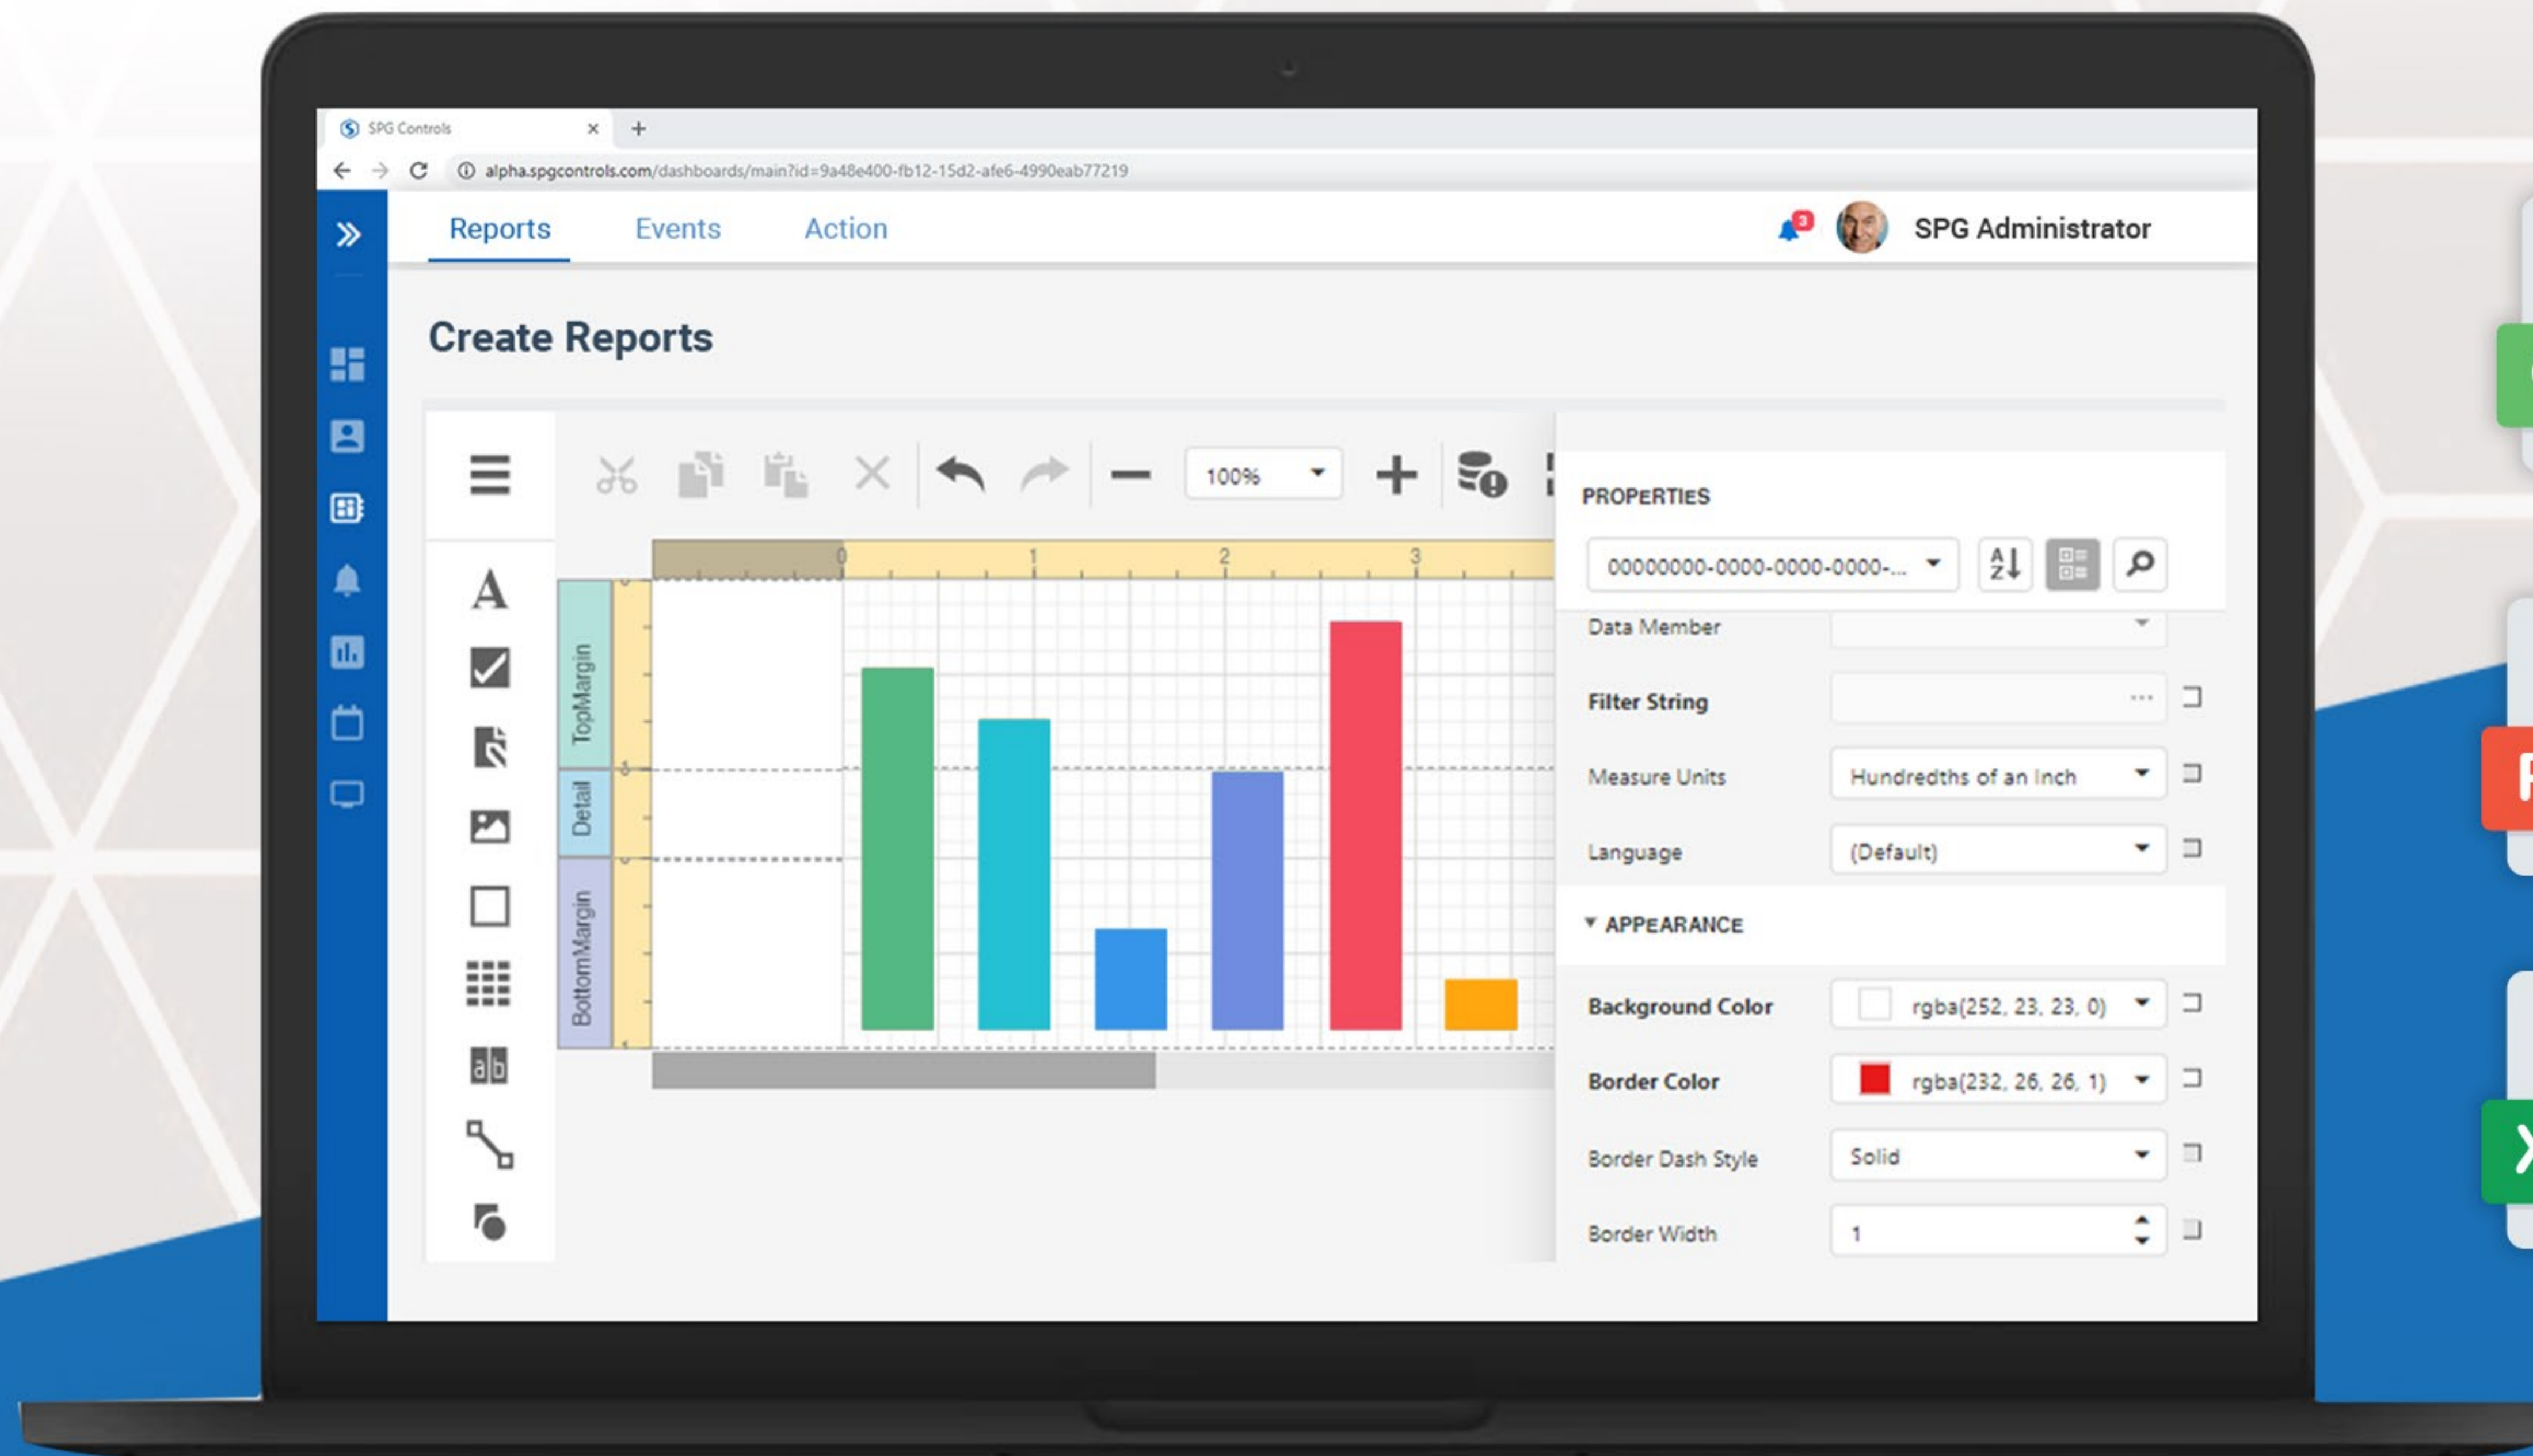

ARCO Reports

ARCO Platform guides you in making smarter, more informed decisions using the fully integrated Reporting and Dashboard modules. Gather data from real-time key system metrics or develop insights from historical trends.

Get immediate value from out-of-the-box reports and ready access on a full range of data elements that track reporting information such as User Access, Environmental Patterns or Alarm Status.

Standard Reports

Custom Reports

Graphical Dashboard Display

Real-time Database Information

Multi-format Export

Features

User-friendly graphical interface

Built-in report templates

Save reports in a comprehensive repository

Access to all available data within the ARCO Solution

Export to CSV, PDF or XLS file formats.

Role-based information access

Reports Template